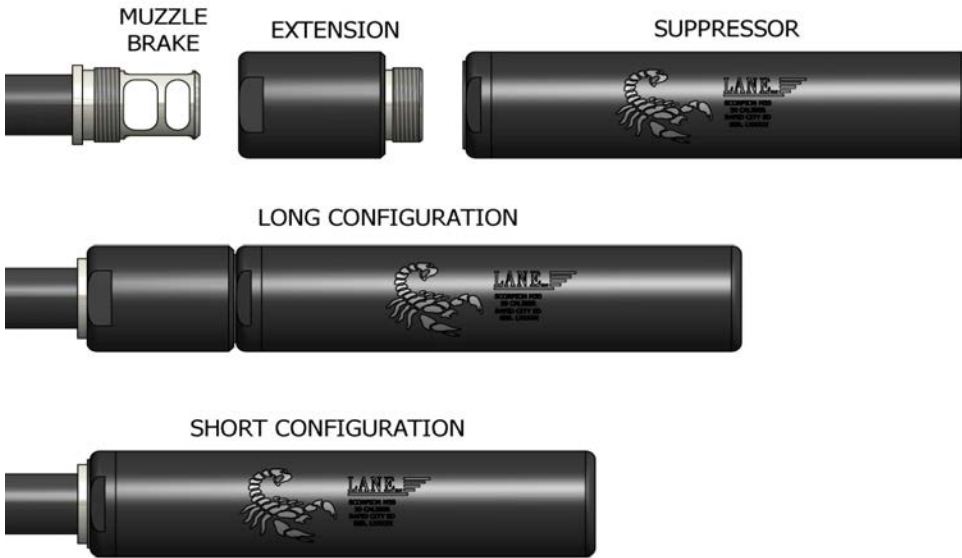

TEMPORARY PRICE LIST

4604 Sturgis Rd
Rapid City, S.D. 57702
605-791-0740

www.lane-products.com

www.facebook.com/lanellc.silencers

SSS = STAINLESS STEEL CORE AND CAP, STAINLESS STEEL TUBE
SST = STAINLESS STEEL CORE AND CAP, TITANIUM TUBE
TTT = TITANIUM CORE AND CAP, TITANIUM TUBE
AVAILABLE IN ALL HI TEMP CERAKOTE COLORS

SCORPION M-SERIES

(MODULAR-SERIES)

The SCORPION M-SERIES suppressors were developed to allow a single suppressor to be configured for use on multiple platforms. The maximum powder charge a suppressor can manage is mostly determined by the blast baffle volume. We have found by making a modular extension to the blast baffle, we can increase the capable powder charge. The M-SERIES suppressors only come in **all Titanium**.